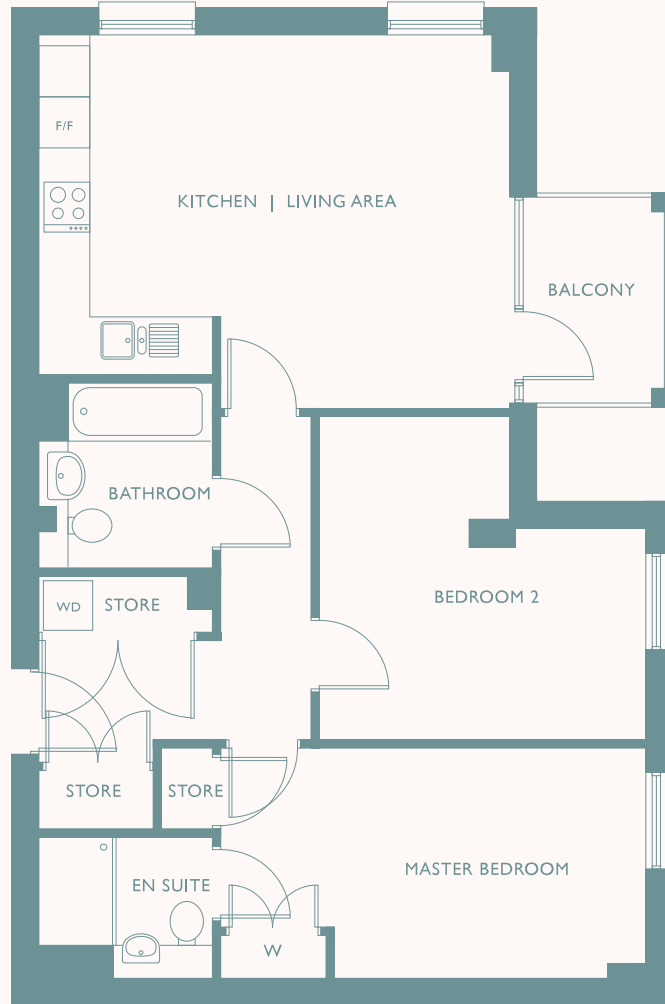

Newcombe Court

15 Newcombe Court - Second floor | 22 Newcombe Court - Third floor | 29 Newcombe Court - Fourth floor

SHARED OWNERSHIP

Second floor shown

DIMENSIONS	
Kitchen Living area	24.3 sq m
Master Bedroom	13.91 sq m
Bedroom 2	12.85 sq m
Total	72.61 sq m 781.57 sq ft

F/F: Fridge Freezer | W/D: Washer Dryer | W: Wardrobe

* Floorplans are not to scale and are indicative only. Location of windows, doors, bathroom fittings, kitchen units and appliances may differ. Dimensions given are approximate and should not be used to order carpets or furniture. Balcony and terrace sizes and locations may differ from those illustrated.