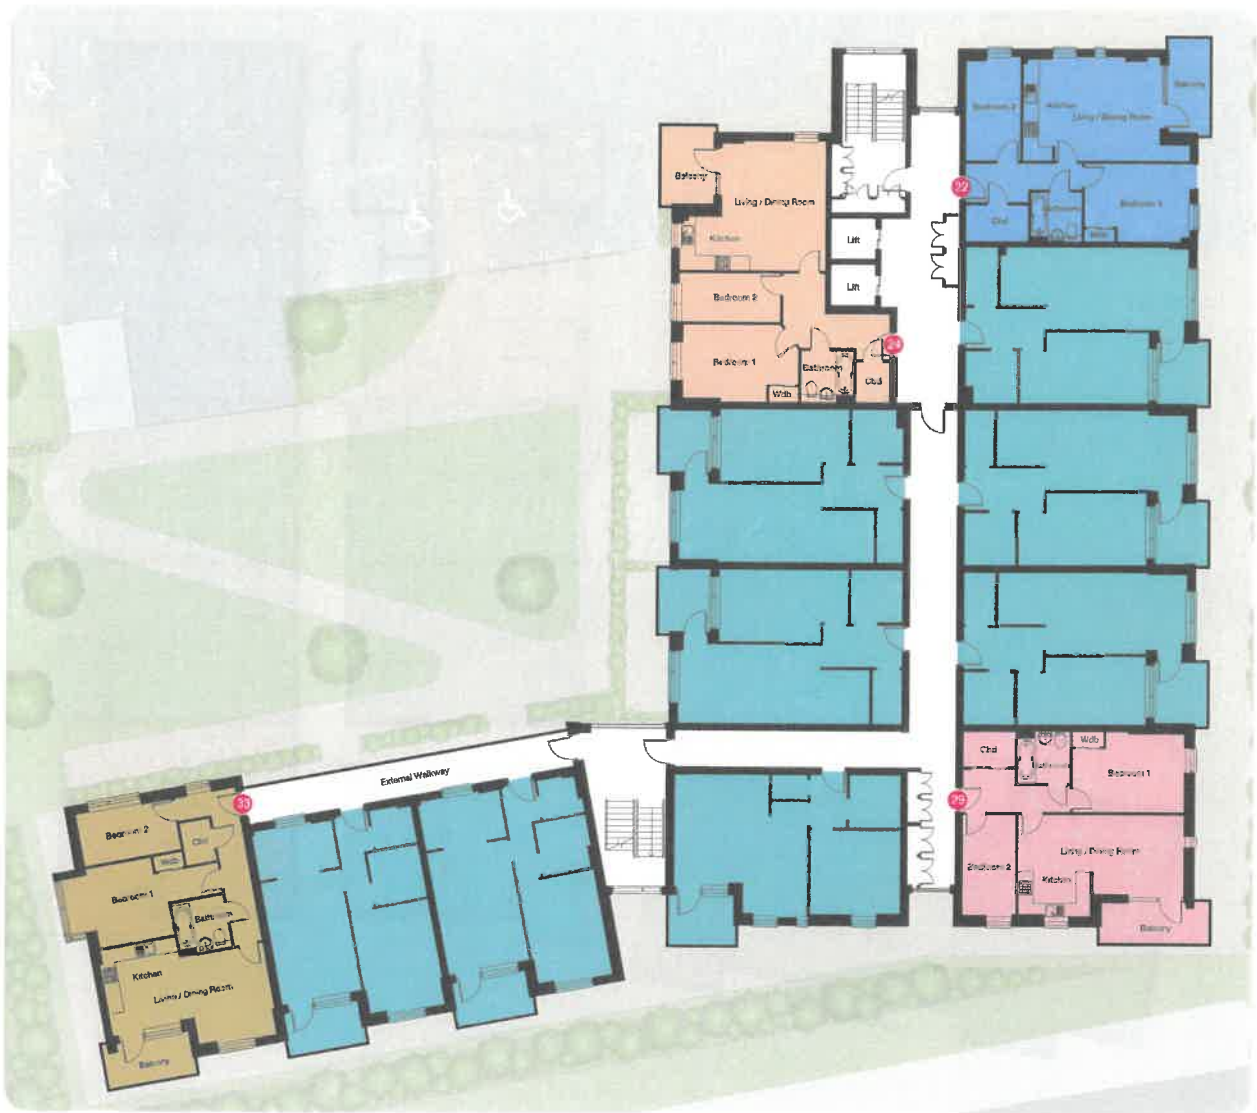

Second Floor

Type B 22

Kitchen / Living / Dining Room	5670mm x 4220mm	(18'7"max x 13'10"max)
Bedroom 1	4345mm x 3280mm	(14'3"max x 10'9"max)
Bedroom 2	4230mm x 2150mm	(13'10"max x 7'0"max)

2 bedroom Type D 29

Kitchen / Living / Dining Room	6945mm x 4130mm	(22'9"max x 13'6"max)
Bedroom 1	4735mm x 3275mm	(15'6"max x 10'8"max)
Bedroom 2	4230mm x 2120mm	(13'10"max x 6'11"max)

2 bedroom

Type C 24

Kitchen / Living / Dining Room	5840mm x 5170mm	(19'1"max x 16'11"max)
Bedroom 1	4850mm x 3130mm	(15'10"max x 10'3"max)
Bedroom 2	4095mm x 2085mm	(13'5"max x 6'10"max)

2 bedroom Type E 33

Kitchen / Living / Dining Room	6675mm x 3790mm	(21'10"max x 12'5"max)
Bedroom 1	6455mm x 3070mm	(21'2"max x 10'0"max)
Bedroom 2	3975mm x 2060mm	(13'0"max x 6'9"max)

2 bedroom